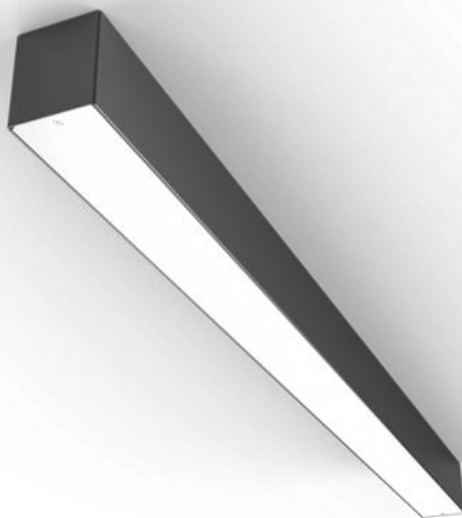

The Power Stripelite is a fitting which is designed to be comfortable but still withstand violence, the product is widely used in environments which are sensitive for molest. The Power Stripelite is mainly used as the main lighting in tunnels, underpasses and canopies. With the Power Stripelite it is possible to achieve a vandal-resistant line of light.

### Specifications

|                  |                         |
|------------------|-------------------------|
| Housing material | Stainless steel         |
| Surface finish   | Powder coated           |
| Cover material   | Acrylic opal (75% lt.)  |
| LED type         | Bridgelux 2835 LED      |
| CRI              | ≥ 90                    |
| Voltage          | 230 V                   |
| Lifetime fixture | 30 years                |
| Lifetime LED     | L90B10 @ 100.000h, 25°C |
| Dimmable         | DALI                    |
| Future proof     | Yes                     |
| Net efficiency   | 148 Lumen/Watt          |